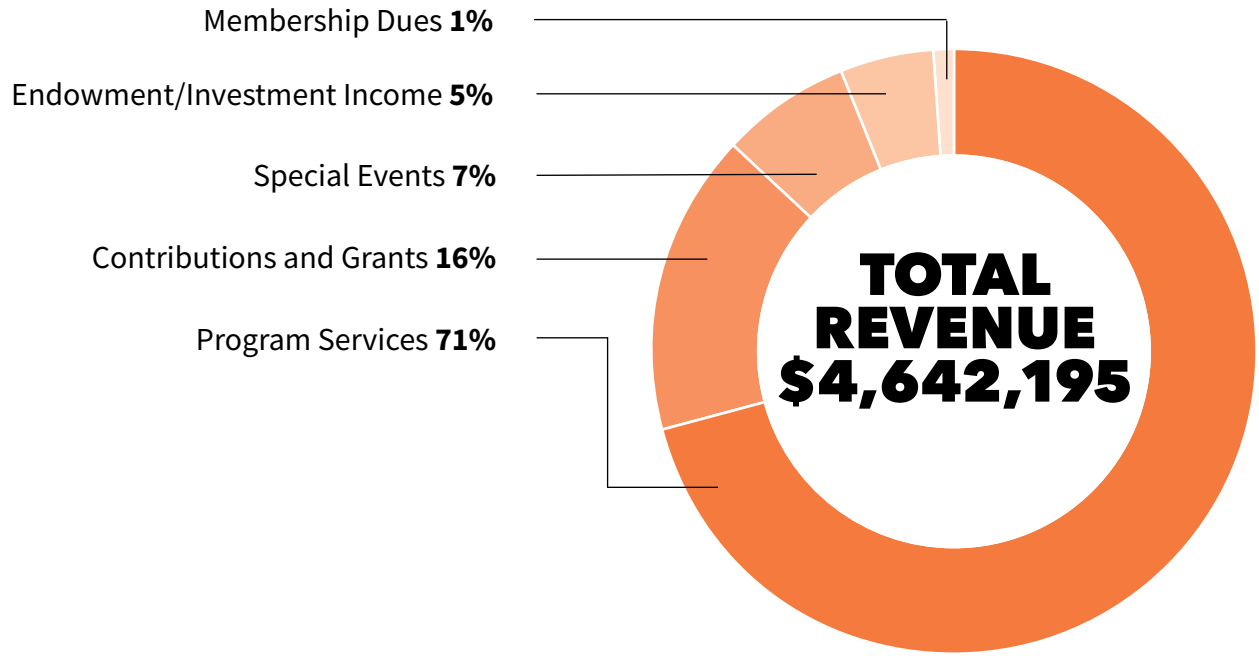

SOURCES AND USES OF OPERATING FUNDS 2018-2019