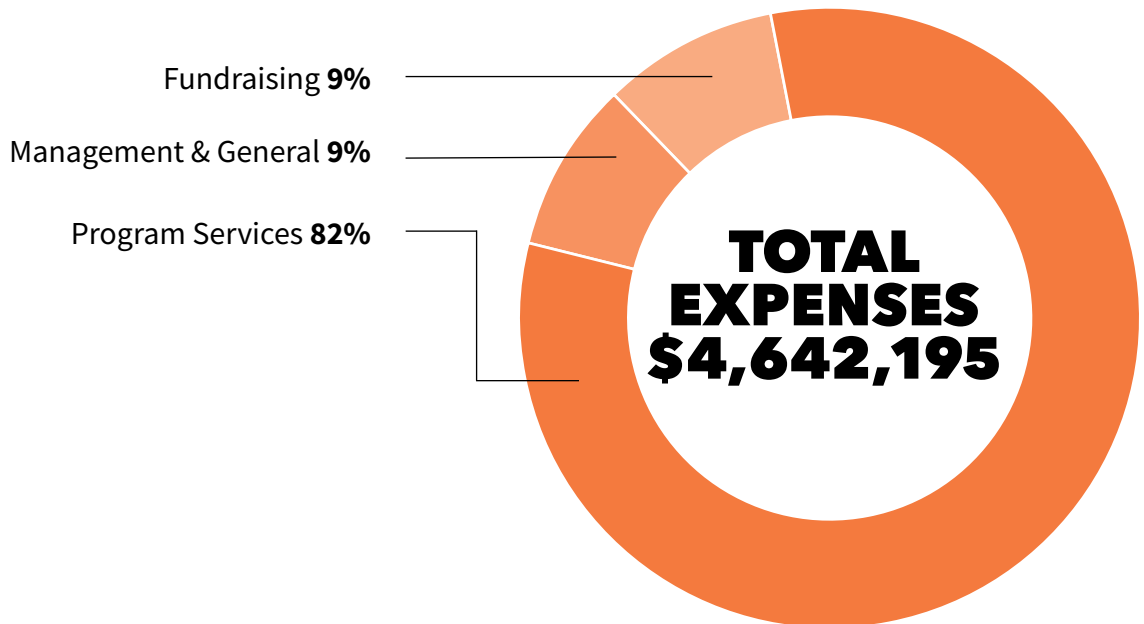

SOURCES AND USES OF OPERATING FUNDS 2018-2019