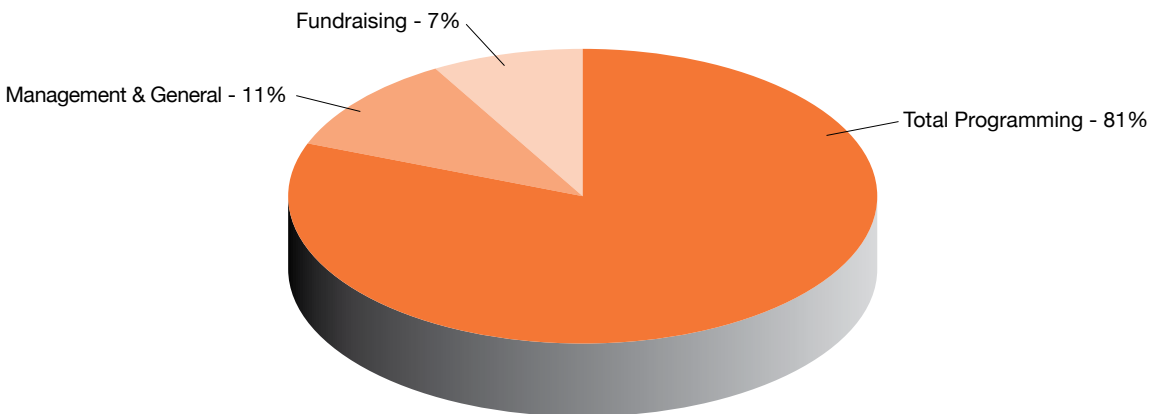

Thank you,

Judy Hutton, Chief Executive Officer

Diane Lefebvre, President Board of Directors

sources and uses of operating funds 2010-2011

total revenue: \$3,954,504

total expenses: \$4,110,413

program highlights

advocacy

On April 7, YWCA Princeton staff joined nearly 250 YWCA leaders from around the country exerting their “Persimmon Power” in the halls of Congress. YWCA executives and staff met with nearly 80 members of Congress and congressional aides, advocating against budget cuts to community service programs, which fund vital services critical to the YWCA’s two million clients across the country. The YWCA Princeton attended meetings with legislative aids from the offices of Senator Frank Lautenberg, Senator Robert Menendez, and Congressman Rush Holt to advocate for three major funding streams critical for nearly 300 YWCA’s nationwide: the Child Care Development Block Grant, the Community Development Block Grant, and the Victims of Crime Act.