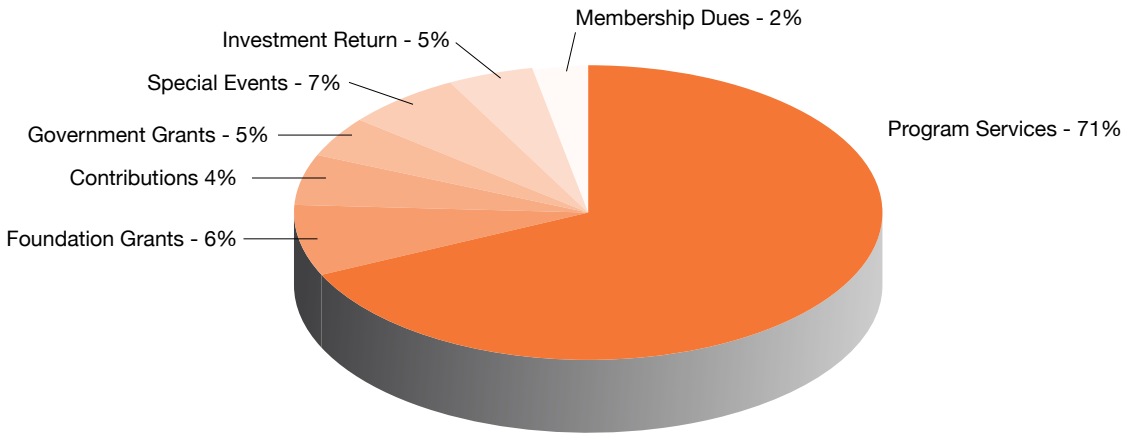

financial management such as "Getting Fiscally Fit," "Investment Basics," and more. These programs are empowering women with the knowledge they need to be financially savvy and independent.

We are proud of our long history here in the greater Princeton community. With your help, we have been on the forefront of eliminating racism and empowering women for nine decades and have seen remarkable changes happening both in our communities. We began offering English language classes in the 1920's to immigrants. In 1972, the YWCA Princeton established ENCORE, started as an aquatics rehabilitation program for women who had undergone mastectomies and was later expanded and renamed the Breast Cancer Resource Center. In 1995, we established a program specifically designed for preschoolers with little or no English language skills to foster school readiness. And in 2008, the YWCA Princeton and the YWCA Trenton came together to hold our first Stand Against Racism, inviting the community to come together to "take a stand." This program has become a model and is now held at YWCAs across the county.

Thank you,

Judy Hutton, Chief Executive Officer

Diane Lefebvre, President Board of Directors

sources and uses of operating funds 2010-2011

total revenue: \$3,954,504

total expenses: \$4,110,413

program highlights